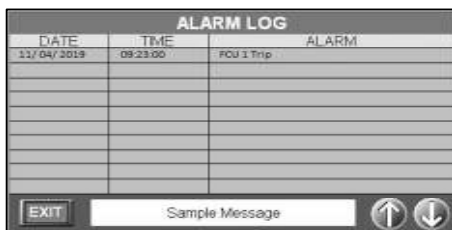

Main

Alarm Management