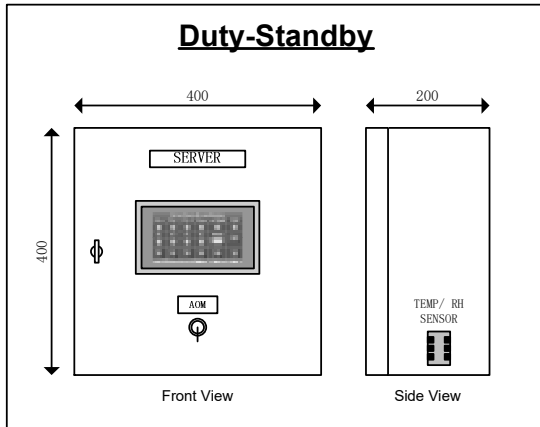

General Description

Humanizing Control — HMI Series Control Panel with Color Touch Screen, Cloud-WIFI connectivity and intuitive software to enhance user experience. Control Panel for 12-Hours Duty-Standby Air-conditioning for essential service rooms.

General Features

- ❖ IP55 Enclosure. Incoming MCB and Control Fuse
- ❖ Control for 2 x FCU units (1+1 Duty-Standby) via Adapter Card#
- ❖ Auto-Off-Manual Selector Switch for Fail-Safe design
- ❖ Color Graphics 4.3" Touch Screen
 - ❖ Graphics user interface -- Start/ stop buttons, lamps for run/ trip/ high temperature and fire alarm status
 - ❖ Alarming — Events are time-stamped, logged and displayed in tabular format and runner displaying current faults
 - ❖ Buzzer with mute button
- ❖ Automatic 12-Hours duty-standby operation
- ❖ **Automatic start of standby unit in event of duty trip or room high temperature status**
- ❖ **Delay-Off timing to avoid temporary loss of air-conditioning during change-over transitional period**
- ❖ **Hard wired Fail-Safe design**
- ❖ Interlock with External High Temperature Thermostat (TH)
- ❖ Interlock with Fire Alarm (24VDC Signal)
- ❖ Smart WIFI Switch (SWS-TH6) — Cloud-based remote monitoring and control of temperature and humidity. APP for Android Smart Phone. Router is MAC-Open.

Display Size/ Resolution	4.3" (16:9)/ 480 x 272 px
Color/ Contrast Ratio	262,114/ 400:1
Backlight/ Luminance	LED/ 400 cd
Operating oC/ RH	-20 to 60 oC/ 10-90% RH
Environmental	IP65

Interfaces

Smart WIFI Switch