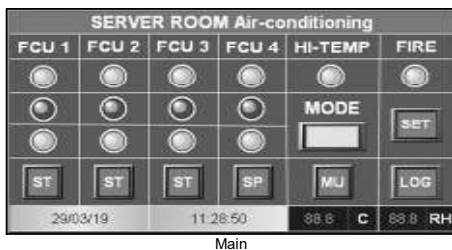

General Description

Humanizing Control — HMI Series Control Panel with Color Touch Screen, Cloud-WIFI connectivity and intuitive software to enhance user experience. Control Panel for 12-Hours Duty-Standby Air-conditioning for essential service rooms.

General Features

- ❖ IP55 Enclosure. Incoming MCB and Control Fuse
- ❖ Control for 2 x FCU units (1+1 Duty-Standby) via Adapter Card#
- ❖ Auto-Off-Manual Selector Switch for Fail-Safe design
- ❖ Color Graphics 4.3" Touch Screen
 - ❖ Graphics user interface -- Start/ stop buttons, lamps for run/ trip/ high temperature and fire alarm status
 - ❖ Alarming — Events are time-stamped, logged and displayed in tabular format and runner displaying current faults
 - ❖ Buzzer with mute button
- ❖ Automatic 12-Hours duty-standby operation
- ❖ **Automatic start of standby unit in event of duty trip or room high temperature status**
- ❖ **Delay-Off timing to avoid temporary loss of air-conditioning during change-over transitional period**
- ❖ **Hard wired Fail-Safe design**
- ❖ Interlock with External High Temperature Thermostat (TH)
- ❖ Interlock with Fire Alarm (24VDC Signal)
- ❖ Smart WIFI Switch (SWS-TH6) — Cloud-based remote monitoring and control of temperature and humidity. APP for Android Smart Phone. Router is MAC-Open.

Main

Alarm Management

Timer Schedule

Model Number

Price

HMI-CP-2FCU	S\$ 749.95
HMI-CP-2FCU-SWS With Smart WIFI Switch (SWS-TH6)	S\$ 799.95

Prices in Singapore Dollars. Not Inclusive of GST

Applicable FCU Models With Adapter Card such as (#Adapter Card Not Included)

Display Size/ Resolution	4.3" (16:9)/ 480 x 272 px
Color/ Contrast Ratio	262,114/ 400:1
Backlight/ Luminance	LED/ 400 cd
Operating oC/ RH	-20 to 60 oC/ 10-90% RH
Environmental	IP65

Interfaces

Smart WIFI Switch